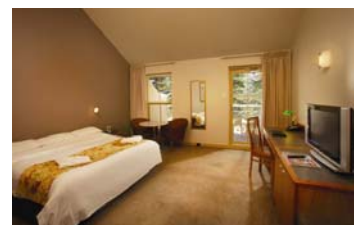

**STANDARD ROOM (21) - Queen or Twin Max 3 pax**  
Standard room on ground level no balcony, with broadband facilities and secure door entry card access.

**SUPERIOR ROOM (100) - Queen or Twin Max 3 pax**  
Featuring a balcony, bath and shower with broadband facilities and secure door entry card access.

**PARK VIEW ROOM (29) - King, Queen or Twin Max 2 pax**  
Offers parkland views with a balcony, bath and shower and broadband facilities. Some with a lounge setting.

**DELUXE SPA (25) - King or Twin Max 2 pax**  
Spacious rooms located in the Southern Cross Building. All with large balcony, broadband facilities, oval two person spa, separate shower and toilet

**PREMIER SUITE (1) - King or Twin Max 2 pax**  
Well appointed spacious room, located in the Southern Cross building with lounge. Bathroom features double vanity, separate shower/toilet and jacuzzi spa

**HARBOUR SUITE (3) - King Max 2 pax**  
A large 48.5 square metre suite featuring lounge, trouser press, dining area and king size bed. Bathroom features jacuzzi spa, double vanity and separate shower. Harbour or Park view available